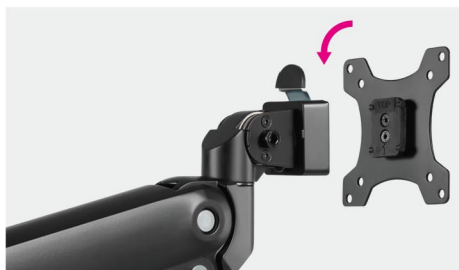

SH43 C011U

Counterbalance Monitor Arm

Fits most 17"-43" Monitors

Screen Size

17"-43"

VESA Compatible
75x75 100x100
200x100

Weight Capacity
0-18kg/0-39.6lbs

Tilt Range
+45° - -45°

Swivel Range
+90° - -90°

Screen Rotation
+90° - -90°

Detachable
VESA Plate

Cable
Management

Curved Monitor

Aesthetically designed
with functionality and ease

Detachable VESA Plate
for easy monitor installation or removal.

Adjustable Gas Spring
perfect weight balance for monitors.

Built-in Cable Management
for an organized and neat workspace.