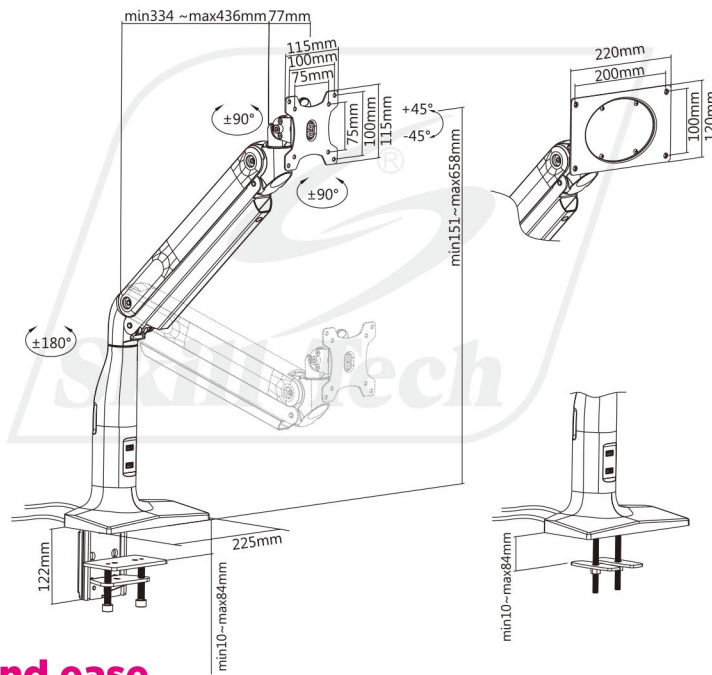

SH43 C011U

Counterbalance Monitor Arm

Fits most 17"-43" Monitors

Screen Size

17"-43"

VESA Compatible
75x75 100x100
200x100

Weight Capacity
0-18kg/0-39.6lbs

Tilt Range
+45° - -45°

Swivel Range
+90° - -90°

Screen Rotation
+90° - -90°

Detachable
VESA Plate

Cable
Management

Curved Monitor

Aesthetically designed
with functionality and ease

Detachable VESA Plate
for easy monitor installation or removal.

Adjustable Gas Spring
perfect weight balance for monitors.

Built-in Cable Management
for an organized and neat workspace.